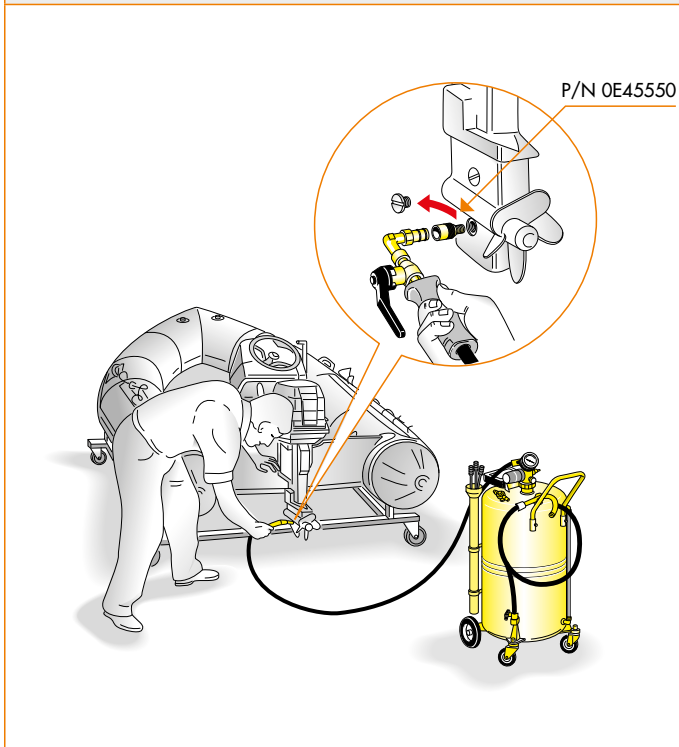

OUTBOARD ENGINE DRAINING