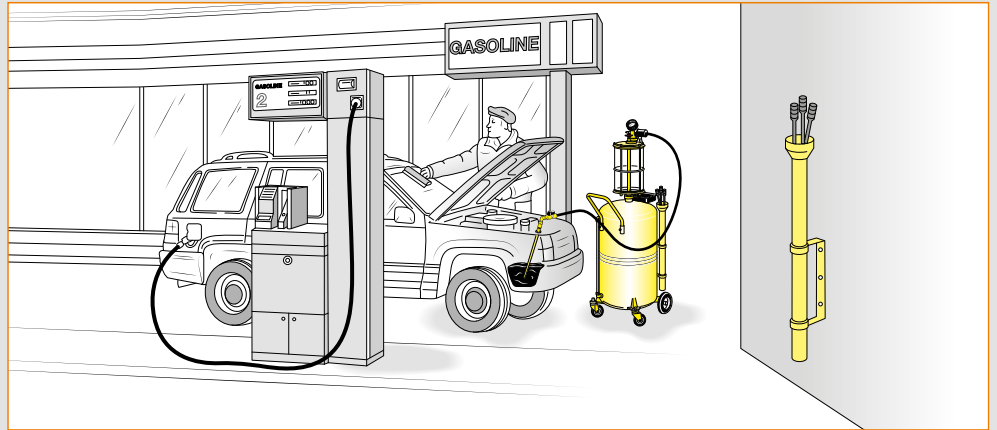

## RIGID PROBE

**P/N OE45552**

Rigid probe  $\varnothing$  22 mm length 700 mm

## WALL-MOUNTED PROBE KIT

**P/N OE45570**

Wall-mounted probe kit, a handy container for the longest and less-used probes, useful for avoiding having to carry them with the drainer

**P/N OE45550**

3/8" connection for outboard engines supplied with the drainers for boating